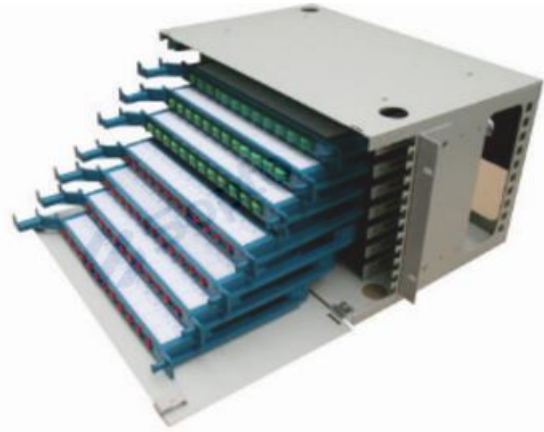

ODF Unit Box Indoor

24Ports

48 Ports

72Ports

96Ports

Description

Sopto optical distribution frame units (Installed in ODF) offers flexible cabling access, expandable frame design and comprehensive cable management. A series of optical distribution frame units of 12 cores, 24 cores, 48 cores, 72 cores, 96 cores and 144 cores counts type are available.

Features

- Standard size, light weight and reasonable structure
- Splice tray inside changeable
- Can be used in 19 inch standard optical distribution frame
- Suitable for ribbon and single fiber
- Various panel plate to fit different adapter interface
- Front mark on the plate is easy for identification and operation

- Door lock of special structure , quick open/close
- Cold-Rolled Steel Plate(Surface Electrostatic Spray) Box
- 12, 24, 48, 72 ,96,144 optional, with or without fiber optic pigtails and adapters

Applications

Ordering information

Model No.	Description	Size(H*W*D)
SPDF-I24SCU-FMB	ODF Unit Box Indoor 24 cores 2U height with Door Simplex SC/Duplex LC type without adaptor,pigtail and splitter Metal type B	480*280*2U
SPDF-I48SCU-FMB	ODF Unit Box Indoor 48 cores 3U height with Door Simplex SC/Duplex LC type without adaptor,pigtail and splitter Metal type B	480*280*3U
SPDF-I72SCU-FMB	ODF Unit Box Indoor 72 cores 4U height with Door Simplex SC/Duplex LC type without adaptor,pigtail and splitter Metal type B	480*280*4U
SPDF-I96SCU-FMB	ODF Unit Box Indoor 96 cores 6U height with Door Simplex SC/Duplex LC type without adaptor,pigtail and splitter Metal type B	480*280*6U