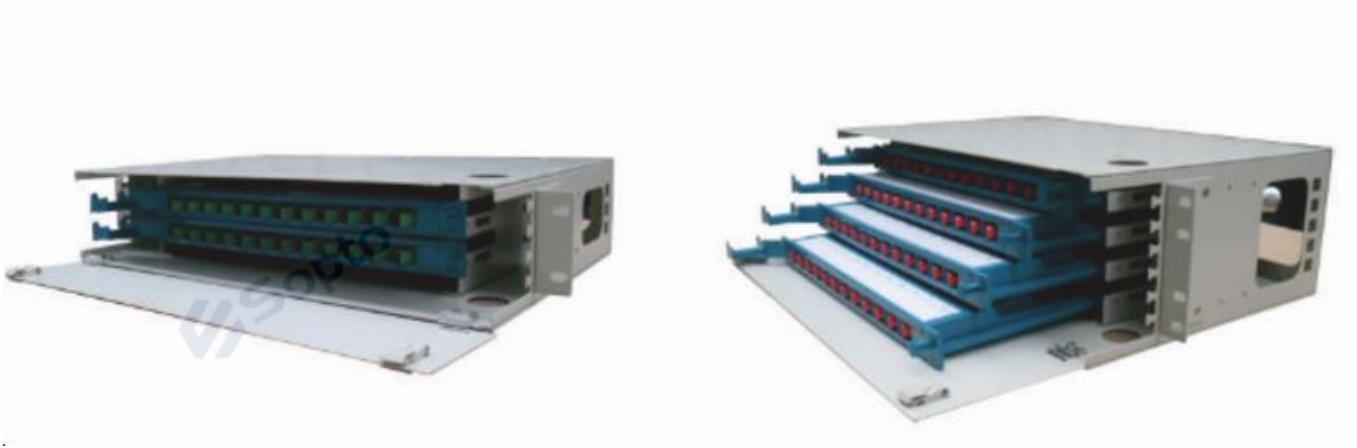

ODF Unit Box Indoor

24Ports

48 Ports

72Ports

96Ports

Description

Sopto optical distribution frame units (Installed in ODF) offers flexible cabling access, expandable frame design and comprehensive cable management. A series of optical distribution frame units of 12 cores, 24 cores, 48 cores, 72 cores, 96 cores and 144 cores counts type are available.

Features

- Standard size, light weight and reasonable structure
- Splice tray inside changeable
- Can be used in 19 inch standard optical distribution frame
- Suitable for ribbon and single fiber
- Various panel plate to fit different adapter interface
- Front mark on the plate is easy for identification and operation

- Door lock of special structure , quick open/close
- Cold-Rolled Steel Plate(Surface Electrostatic Spray) Box
- 12, 24, 48, 72 ,96,144 optional, with or without fiber optic pigtails and adapters

Applications

Ordering information

Model No.	Description	Size(H*W*D)
SPDF-I24SCU-FMB	ODF Unit Box Indoor 24 cores 2U height with Door Simplex SC/Duplex LC type without adaptor,pigtail and splitter Metal type B	480*280*2U
SPDF-I48SCU-FMB	ODF Unit Box Indoor 48 cores 3U height with Door Simplex SC/Duplex LC type without adaptor,pigtail and splitter Metal type B	480*280*3U
SPDF-I72SCU-FMB	ODF Unit Box Indoor 72 cores 4U height with Door Simplex SC/Duplex LC type without adaptor,pigtail and splitter Metal type B	480*280*4U
SPDF-I96SCU-FMB	ODF Unit Box Indoor 96 cores 6U height with Door Simplex SC/Duplex LC type without adaptor,pigtail and splitter Metal type B	480*280*6U