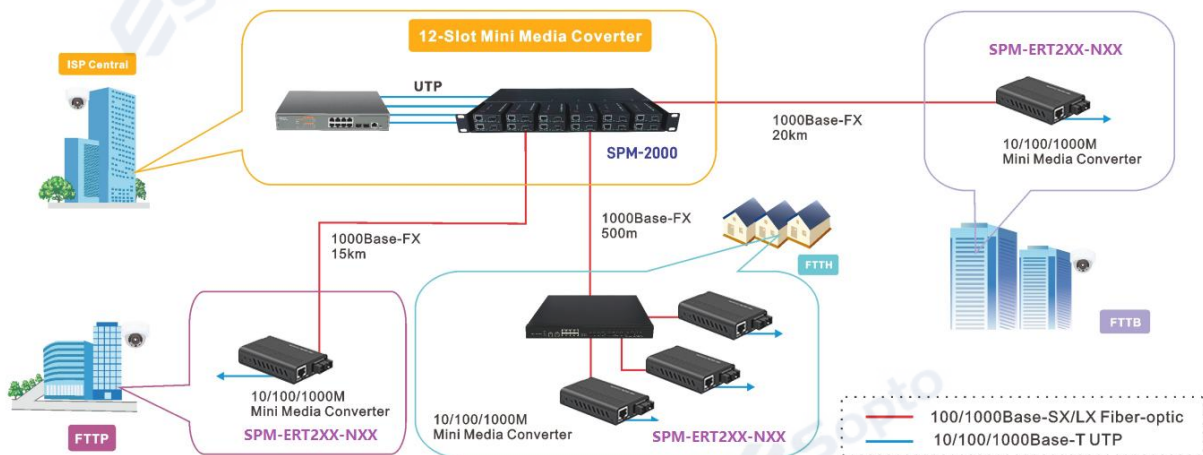

SPM-ERT2XX-NXX

Mini 10/100/1000Base-TX to 1000Base-FX Fast Ethernet Media Converter

SPM-ERT2XX-NXX is a Fast Ethernet stand-alone Mini media converter that provides cost effective, entry-level media conversion between 10/100/1000Base-TX ports and 1000Base-FX ports. With its fixed configuration, deployments are just plug-and-play, and with its small size, it is ideal for locations where space is limited. .10/100/1000Base Fiber Media Converter,SFP Fiber Media Converter, Options in singlemode dual fiber, multimode dual fiber and singlemode single fiber. We also supply Media Coverter Chassis, the 1U height 12 slots media converter rack mount chassis specially designed for accommodating chassis-based mini Media Converters.

Features

- Unit and Port LEDs allow for quick status information
- Auto-Negotiation
- Fixed Full-Duplex on fiber
- Auto-MDI/MDIX
- Automatic Link Restoration
- Connect to legacy network equipment
- Eliminate Collision Domains
- 10/100/1000Base-TX UTP to 1000Base-FX fiber media conversion
- Support IEEE802.3 10Base-T, IEEE802.3u 1000Base-TX/FX standards

- SC optional
- DIP switch to set different configurations
- LFP (Link Fault Pass-through) support
- Compact package size

Specification

Converter Type	Mini media converter
Standard	IEEE802.3, IEEE802.3u, IEEE802.3x, 1000Base-FX
Data Rate	10/100/1000Mbps
Port Type	1× RJ45 to 1× 1000Base-FX fiber
Status LEDs	PWR (Power) below RJ-45: On = Power FX-Link/Act (Fiber Link / Activity) Upper Left on RJ-45: On = link, Flashing = Activity TX-Link/Act (Copper Link / Activity) Upper Right on RJ-45: On = link, Flashing = Activity
Dimensions	60mm (W)×20mm (H)×90 mm (L)
Packing Dimensions	84mm (W)×70mm (H)×135 mm (L)
Case Material	Iron
Transmission distance	single mode: 20km; Cat-5 twisted pairs: 100m
Power consume	<3W
Power Supply	External AC/DC required; +12VDC, 0.5A
Cooling	Free air convection
Conversion means	Store and Forward mode or Cut-Through mode
Flow control	Full duplex: flow control;