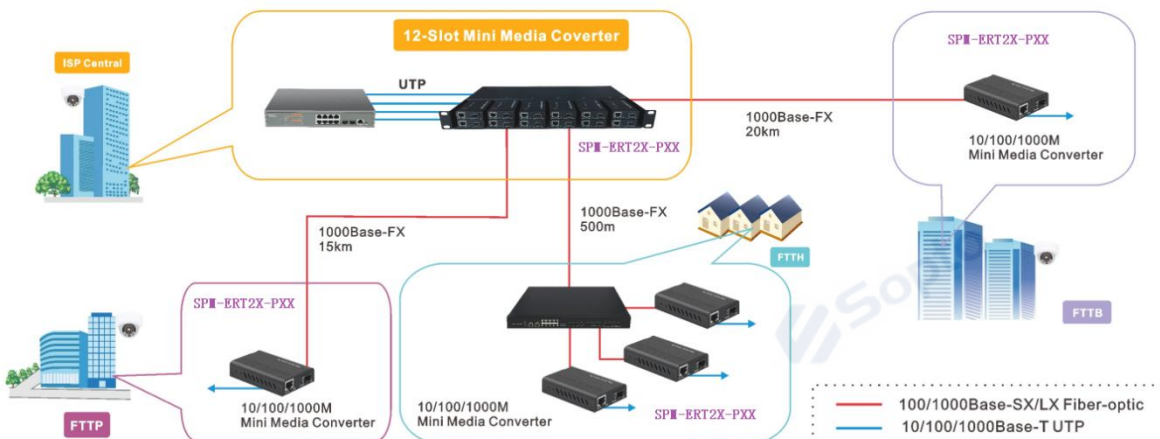

SPM-ERT2X-PXX

Mini 10/100/1000Base-TX to 10/100/1000Base-FX Gigabit Ethernet Media Converter

SPM-ERT2X-PXX is a 10/100/1000 Ethernet Mini media converter that provides cost effective, entry-level media conversion between 10/100/1000Base-T ports and 10/100/1000Base-X ports. With its fixed configuration, deployments are just plug-and-play and the hot-swappable dual speed SFP port supports autosensing 10M , 100M or 1000M SFP transceivers. A wide variety of SFP optical transceivers are available to offer a full range of deployment options over multimode or single mode fiber. This Mini is an ideal solution for fiber integration in both Fast Ethernet and Gigabit Ethernet environments, along with its small size, it is perfect locations where space is limited.

**Specification**

Converter Type	Mini media converter
Standard	IEEE802.3,IEEE802.3u, IEEE802.3x ,100Base-FX
Data Rate	10/100/1000M
Port Type	1× RJ45 to 1× SFP
Status LEDs	PWR (Power) below RJ-45: On = Power FX-Link/Act (Fiber Link / Activity) Upper Left on RJ-45: On = link, Flashing = Activity TX-Link/Act (Copper Link / Activity) Upper Right on RJ-45: On = link, Flashing = Activity
Dimensions	60mm (W)×20mm (H)×90 mm (L)
Packing Dimensions	84mm (W)×70mm (H)×135 mm (L)
Case Material	Iron
Transmission distance	Multi-mode: 2 km; single mode: 20/40/60/80/100 km; Cat-5 twisted pairs: 100m
Power consume	<3W
Power Supply	External AC/DC required; +12VDC, 0.5A
Cooling	Free air convection
Conversion means	Store and Forward mode or Cut-Through mode
Flow control	Full duplex: flow control; Half duplex: back pressure
Environment	Operating: 0°C to 50°C Storage: -15°C to 65°C Humidity: 5% to 95% (non-condensing) Altitude: 0 – 10,000 ft.
Maintaining temperature	-40~70°C
Weight	0.15 kg

Order Information

Part Number	Product Description	Remark
SPM-ERT2X-PXX	Mini 1-Port 10/100/1000Base-TX to 10/100/1000Base-FX Media Converter	SFP Slot

Note: If you need more customized services, please contact us.