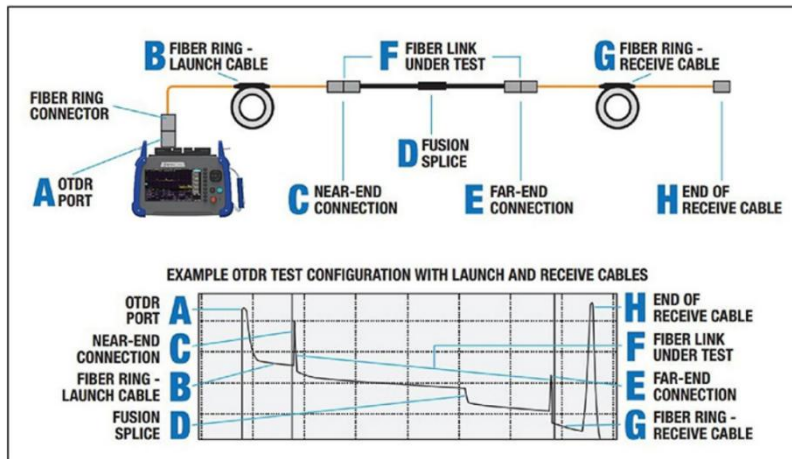

OTDR Launch Cable

Specifications

- Waterproof and dustproof
- Test standard
- Excellent sealing
- be easy to carry about
- Loss about 0.5dbm/km

Why You Need an OTDR Launch Cable?

Product Display

Cable holder

Wire binding buckle

SC/UPC - SC/UPC Joint

Portable hook

weight about:	0.5KM: 590g
	1KM: 620g
	2KM: 680g
Length*width*height	25*15*6.5cm

Ordering information

Part Number	Product Description
SPTK-LB-SCU-SCU-S-0.5D-A	OTDR Launch Cable Box , SC/UPC-SC/UPC Single mode Fiber G652.D 0.5KM
SPTK-LB-SCU-SCU-S-1D-A	OTDR Launch Cable Box , SC/UPC-SC/UPC Single mode Fiber G652.D 1KM
SPTK-LB-SCU-SCU-S-2D-A	OTDR Launch Cable Box , SC/UPC-SC/UPC Single mode Fiber G652.D 2KM